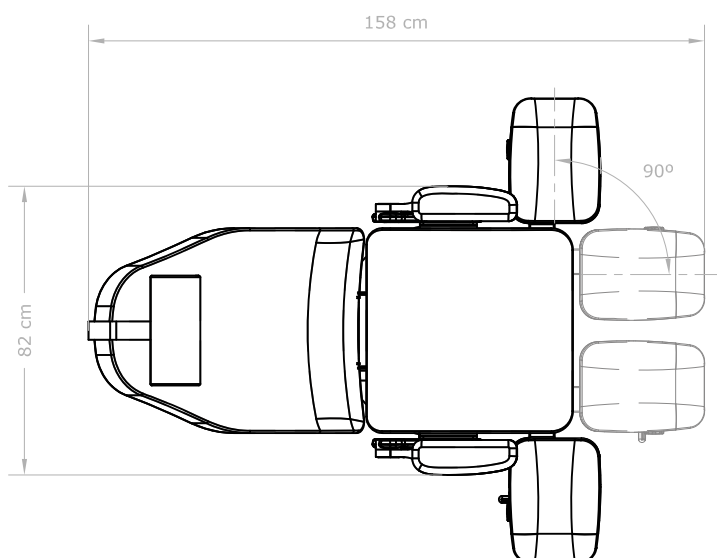

→
REF. HZ-3713
HYDRAULIC PEDICURE
CHAIR

TECHNICAL FEATURES

Length:	158 cm
Width:	82 cm
Height:	56-70 cm
Weight:	60 kg
Max. Load:	200 kg
Upholstery:	PU ○ ●

MANUAL FUNCTIONS

- Height: 56-70 cm by hydraulic pump
- Footrests: (90° up and down by gas lift / 90°right-left) inclination
- Backrest 85° inclination by gas lift

ACCESORIES

- LEO Foot Bowl
- Bed Cover

→
REF. HZ-3713
HYDRAULIC PEDICURE
CHAIR

KG
max 200 kg