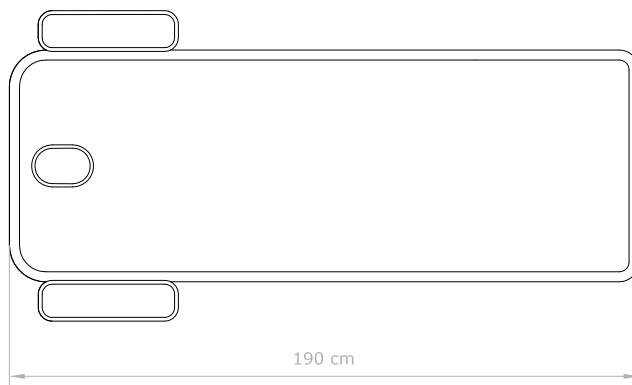

→
REF. HZ-3805G
LUXURY SPA BED

KG 150 kg
max