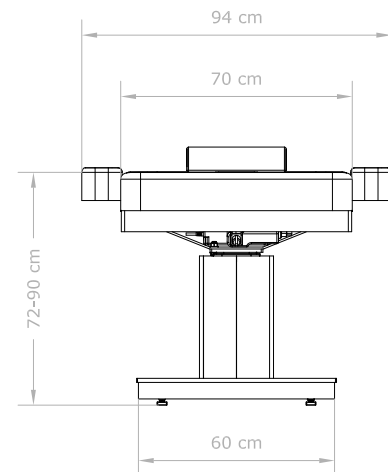

→
REF. HZ-3805G
LUXURY SPA BED

KG 150 kg
max