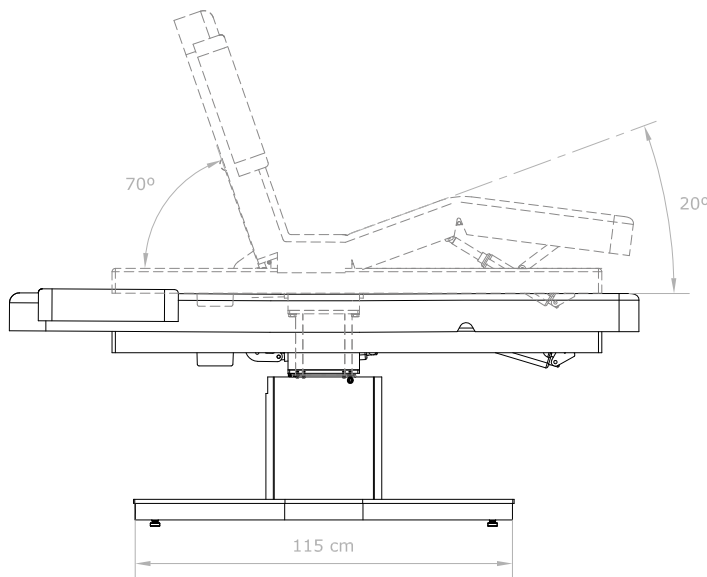

→
REF. HZ-3805G
LUXURY SPA BED

KG 150 kg
max