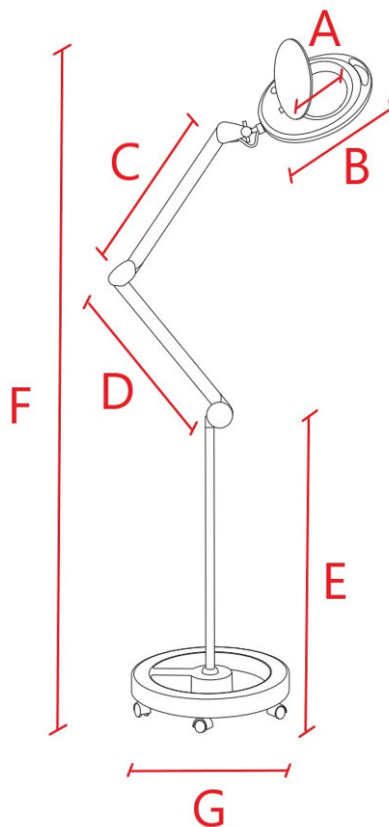

# Gala Lamp

vibbel

→  
TECHNICAL DATA SHEET

→  
REF. 0006851  
LED MAGNIFYING LAMP

## TECHNICAL FEATURES

→

Power:	8 W
Frequency:	50/60 Hz
Voltage:	220-240 V
Dioptres:	5
Ø of glass:	12,7 cm
Ø of the base:	39 cm
Total height:	161 cm
Type of light:	SMD LED 60 pcs
Weight:	13 kg

## SPECIFICATIONS

→

- Stable and heavy base with 5 wheels
- Top cover
- Articulated arms with anti finger trapping
- Also Includes a clamp fo Fixed it on a table

A : 12,7 cm

B : 27 cm

C : 44 cm

D : 41 cm

E : 70 cm

F : 162 cm

G : 40 cm