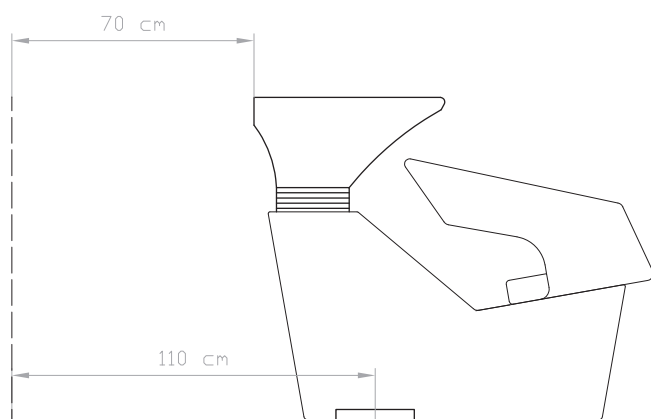

## TECHNICAL FEATURES

Length:	109 cm
Width:	62 cm
Height:	100 cm
Seat height:	45 cm
Weight:	36,6 kg
Upholstery:	PVC ●
Sink:	Ceramic ● ○

## SPECIFICATIONS

- Polyester with fiberglass structure.
- Deep and ergonomic tilting sink.
- INOX 304 drain valve with anti-hair basket and cap.
- Quality mixer tap (with polyamide + INOX pipes) and black shower (with PVC hose).
- At the time of assembly it is possible to fix the seat in 2 different positions, adjusting the distance between the sink and the seat.

## RECOMMENDED MINIMUM DISTANCES FOR THE INSTALLATION OF WASHING UNIT

1. Drain Ø 40mm
2. Cold 3/8"
3. Hot 3/8"