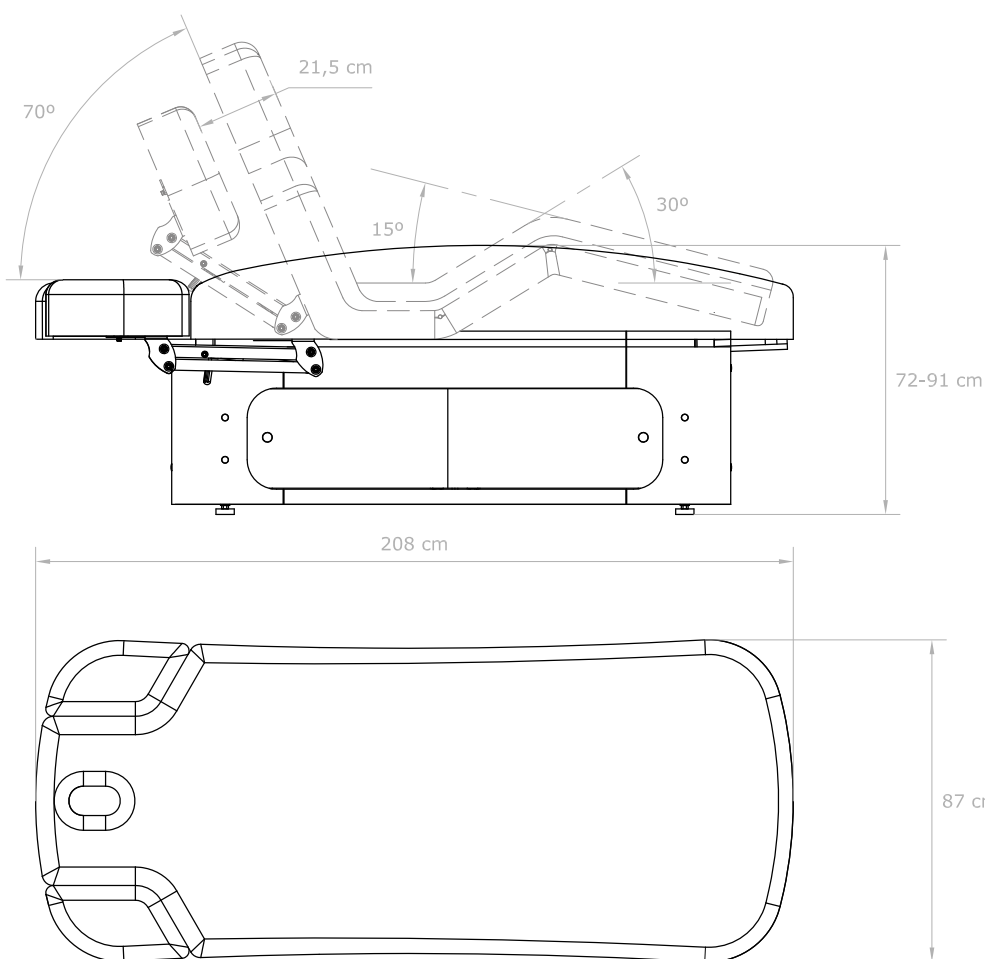

Keid Warm

sonia®
BEAUTY CONCEPT

→
TECHNICAL DATA SHEET

→
REF. HZ-3361A-5H
LUXURY SPA BED
WITH HEATING

TECHNICAL FEATURES

Length:	208 cm
Width:	87 cm
Height:	72-91 cm
Foam thickness:	18 cm
Weight:	147 kg
Max. Load:	200 kg
Power:	135 W
Frequency:	50/60 Hz
Voltage:	220-240 V
Motors:	4
Upholstery:	PU ● ○
Wood:	● ○

CERTIFICATIONS

- 2014/30/EU Electromagnetic Compatibility
- 2014/35/EU Low Voltage Directive

MOTOR FUNCTIONS

- Height with 2 motors (flat position): 72-91 cm
- Backrest 70° inclination
- Footrest inclination

MANUAL FUNCTIONS

- Adjustable armrest

INCLUDES

- Heating
- Hand controller
- Breather hole
- Memory positions
- Wardrobe with 2 sliding doors
- 3 power outlets to connect accessories or work tools

ACCESSORIES

- Bed Cover

Keid Warm

→
TECHNICAL DATA SHEET

sonia®
BEAUTY CONCEPT

→
REF. HZ-3361A-5H
LUXURY SPA BED
WITH HEATING

KG 200 kg
max