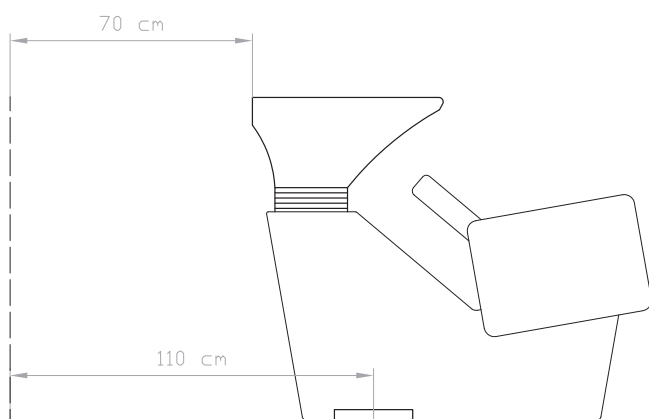

## TECHNICAL FEATURES

Length:	109 cm
Width:	64 cm
Height:	100 cm
Seat height:	45 cm
Weight:	38,3 kg
Upholstery:	PVC ●
Sink:	Ceramic ● ○

## SPECIFICATIONS

- Polyester with fiberglass structure.
- Deep and ergonomic tilting sink.
- INOX 304 drain valve with anti-hair basket and cap.
- Quality mixer tap (with polyamide + INOX pipes) and black shower (with PVC hose).
- At the time of assembly it is possible to fix the seat in 2 different positions, adjusting the distance between the sink and the seat.

## RECOMMENDED MINIMUM DISTANCES FOR THE INSTALLATION OF WASHING UNIT

1. Drain Ø 40mm
2. Cold 3/8"
3. Hot 3/8"