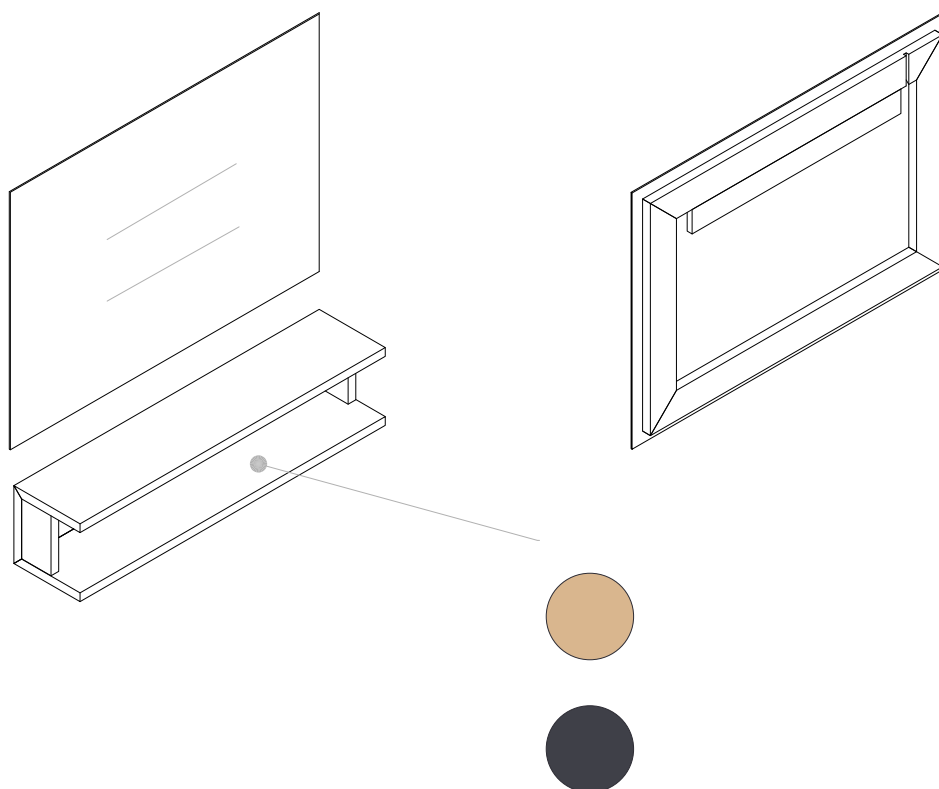

Dip LED

→
TECHNICAL DATA SHEET

LOGYS

→
REF. 0011571
STYLING UNIT

TECHNICAL FEATURES

Width:	120 cm
Height:	26,5 cm
Depth:	26 cm
Thickness:	3 cm
Mirror:	85x120 cm
Weight:	38,2 kg
Material:	Melamine
	 

INCLUDES

- Installation kit (screws and plugs).
- LED lights.

Dip LED

→
TECHNICAL DATA SHEET

LOGYS

→
REF. 0011571
STYLING UNIT

DIMENSIONS