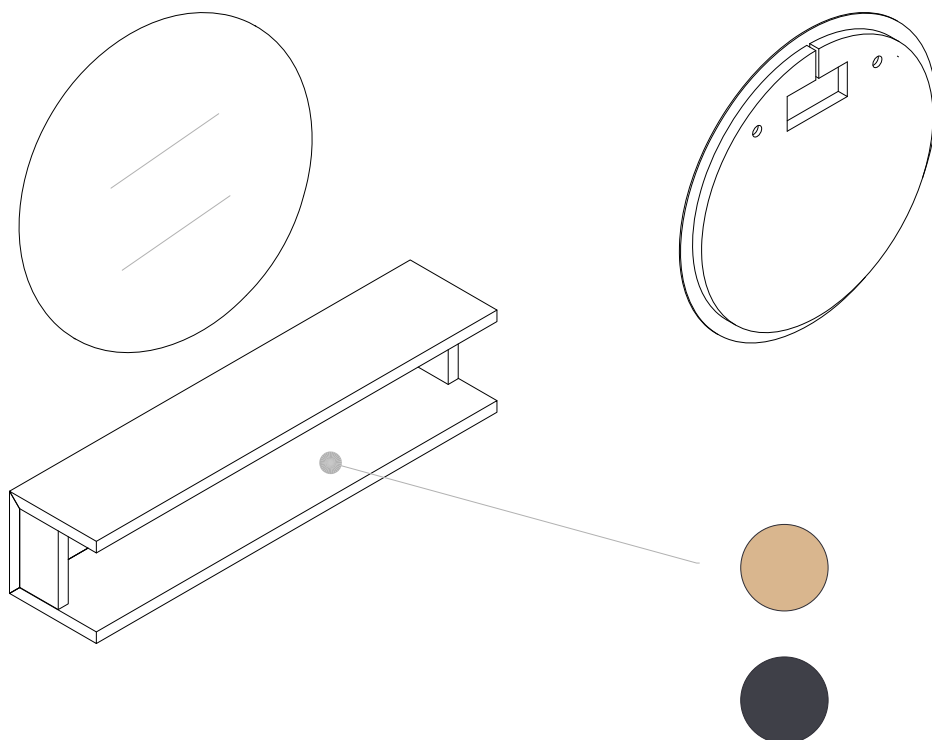

INCLUDES

- Installation kit (screws and plugs).
- LED lights.