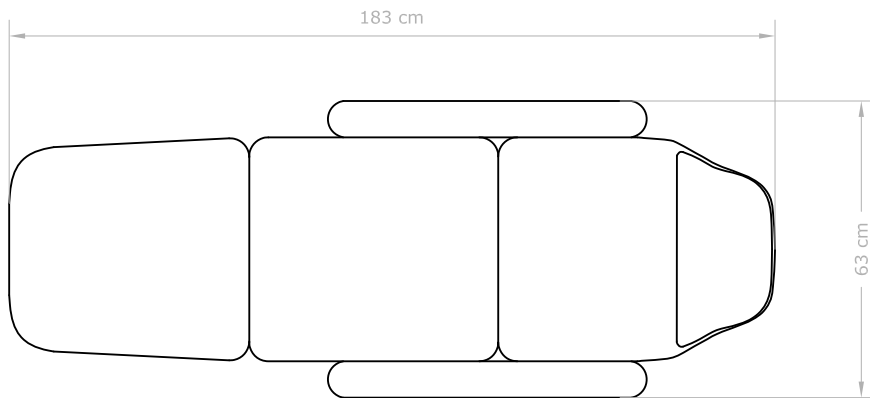

## TECHNICAL FEATURES

Length: 183 cm

Width: 63 cm

Height: 70 cm

Weight: 35 kg

Max. Load: 150 kg

Upholstery: PVC ○

## INCLUDES

- Breather hole with cushion

# Kraz

→  
TECHNICAL DATA SHEET

sonia®  
BEAUTY CONCEPT

→  
REF. HZ-3560  
BEAUTYBED

 **KG**  
max 150 kg