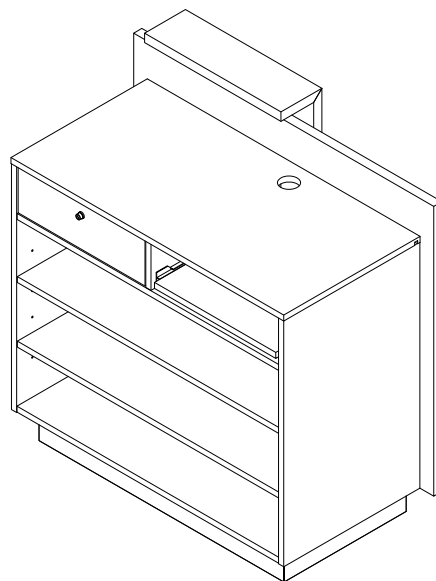

# Lua LED

LOGYS

→  
TECHNICAL DATA SHEET

→  
REF. 0011591  
RECEPTION DESK

## TECHNICAL FEATURES

→

Width:	110 cm
Depth:	59 cm
Height:	110 cm
Working height:	90 cm
Book thickness:	1,9 cm
Front parts thickness:	3 cm
Weight:	84,4 kg
Material:	Melamine
Book + Front:	<input type="radio"/>
Deco parts:	<input type="radio"/> <input type="radio"/> <input type="radio"/>

## INCLUDES

→

- 3 shelves inside.
- 1 drawer inside.
- Removable keyboard tray.
- LED lights.

## DIMENSIONS