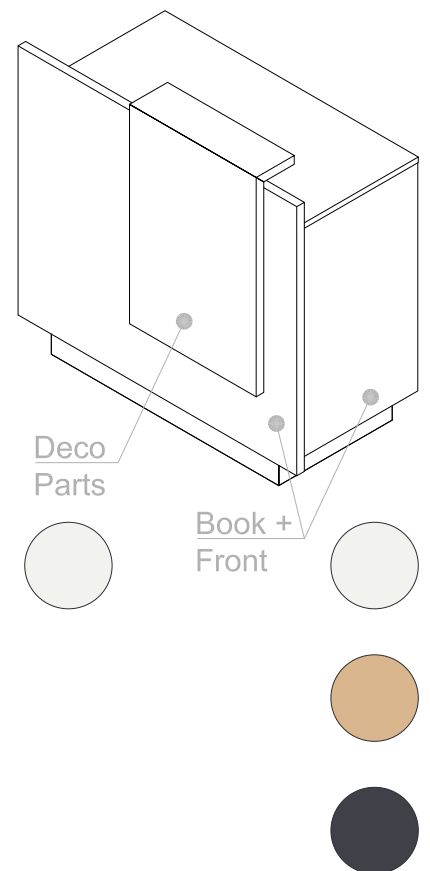

# Lua LED

LOGYS

→  
TECHNICAL DATA SHEET

→  
REF. 0011591  
RECEPTION DESK

## TECHNICAL FEATURES

→

Width:	110 cm
Depth:	59 cm
Height:	110 cm
Working height:	90 cm
Book thickness:	1,9 cm
Front parts thickness:	3 cm
Weight:	84,4 kg
Material:	Melamine
Book + Front:	<input type="radio"/>
Deco parts:	<input type="radio"/> <input type="radio"/> <input type="radio"/>

## INCLUDES

→

- 3 shelves inside.
- 1 drawer inside.
- Removable keyboard tray.
- LED lights.

## DIMENSIONS