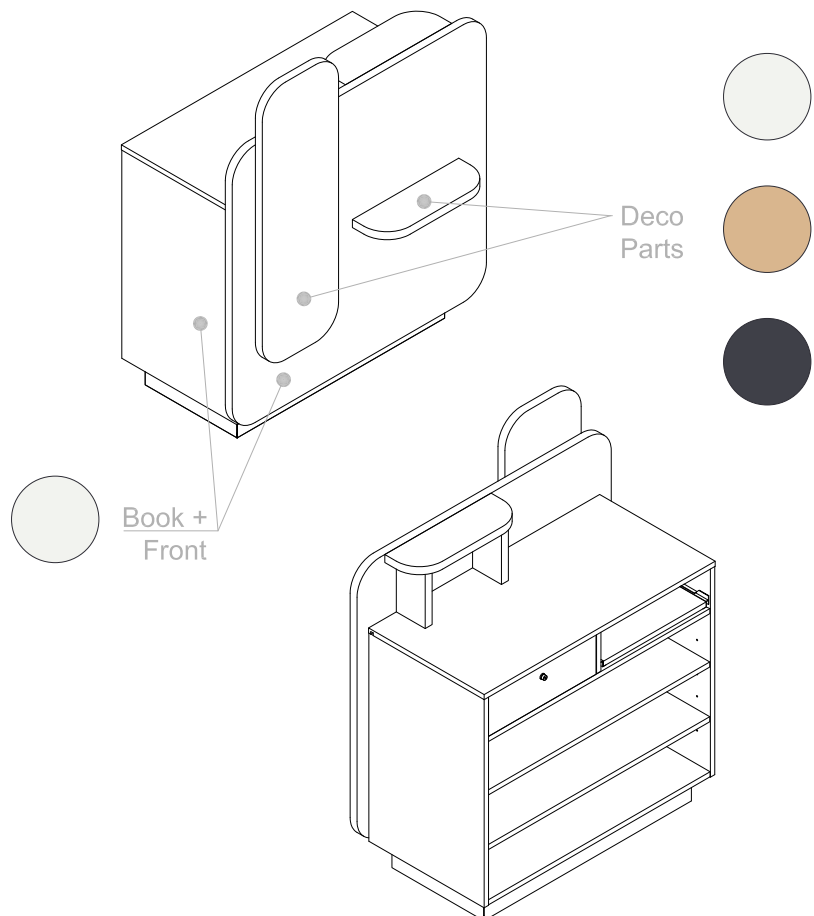

→
REF. 0011561
RECEPTION DESK

TECHNICAL FEATURES

Width:	110 cm
Depth:	68 cm
Height:	134 cm
Working height:	90 cm
Book thickness:	1,9 cm
Front parts thickness:	3 cm
Weight:	84,9 kg
Material:	Melamine
Book + Front:	
Deco parts:	  

INCLUDES

- 3 shelves inside.
- 1 drawer inside.
- Removable keyboard tray.
- Signing documents shelf.

→
REF. 0011561
RECEPTION DESK

DIMENSIONS