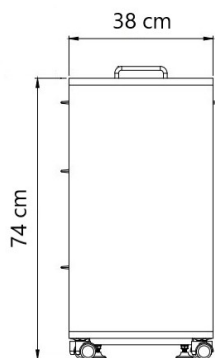

→
REF. HZ-2051
MANICURE TABLE

TECHNICAL FEATURES

Length:	103,5 cm
Width:	38 cm
Height:	74 cm
Product size (folded):	38x38x74 cm
Top drawer dimensions:	23x35x11 cm
Lower drawers dimensions:	20x27x13 cm
Weight:	28 kg
Max. Load:	100 kg
Wood and metal	○

INCLUDES

- 3 drawers. Top drawer is not fixed and can be easily pulled out for use
- 4 Wheels

SPECIFICATIONS

- Foldable with reduced dimensions

ACCESSORIES

- H6603 ISTRÀ: Dust collector