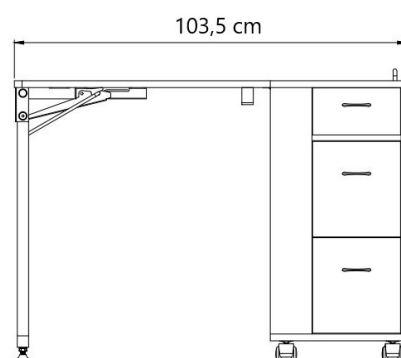

→
REF. HZ-2051
MANICURE TABLE

TECHNICAL FEATURES

Length:	103,5 cm
Width:	38 cm
Height:	74 cm
Product size (folded):	38x38x74 cm
Top drawer dimensions:	23x35x11 cm
Lower drawers dimensions:	20x27x13 cm
Weight:	28 kg
Max. Load:	100 kg
Wood and metal	○

INCLUDES

- 3 drawers. Top drawer is not fixed and can be easily pulled out for use
- 4 Wheels

SPECIFICATIONS

- Foldable with reduced dimensions

ACCESSORIES

- H6603 ISTRÀ: Dust collector