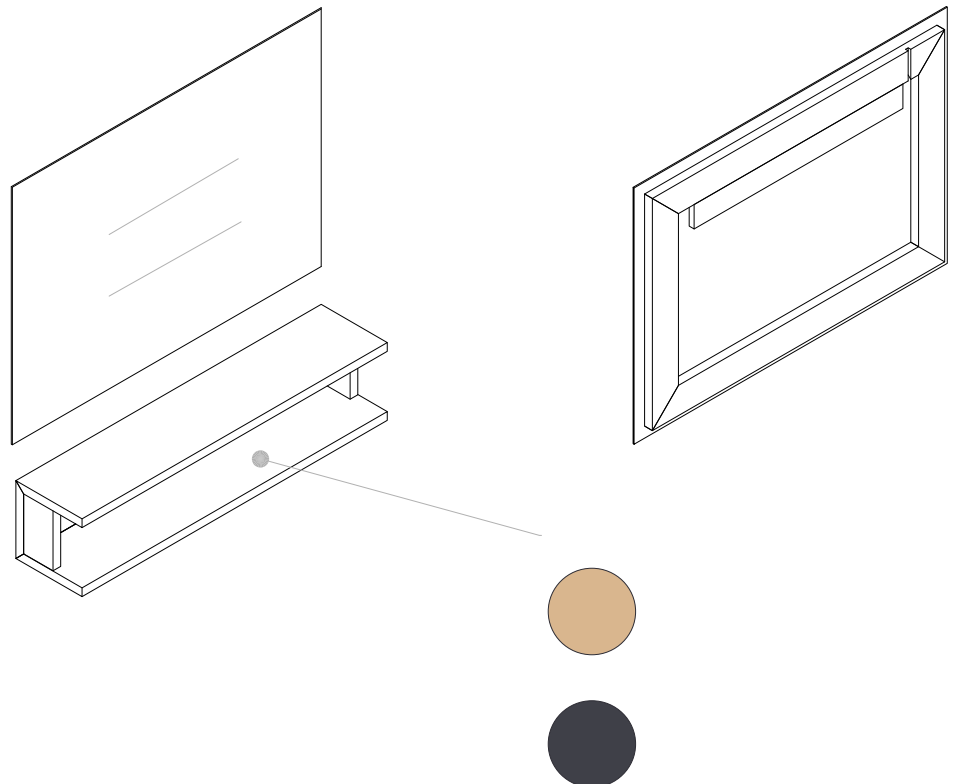

Dip

→
TECHNICAL DATA SHEET

LOGYS

→
REF. 0011491
STYLING UNIT

TECHNICAL FEATURES

Width: 120 cm

Height: 26,5 cm

Depth: 26 cm

Thickness: 3 cm

Mirror: 85x120 cm

Weight: 38,2 kg

Material: Melamine

Material:

INCLUDES

- Installation kit (screws and plugs).

→
REF. 0011491
STYLING UNIT

DIMENSIONS