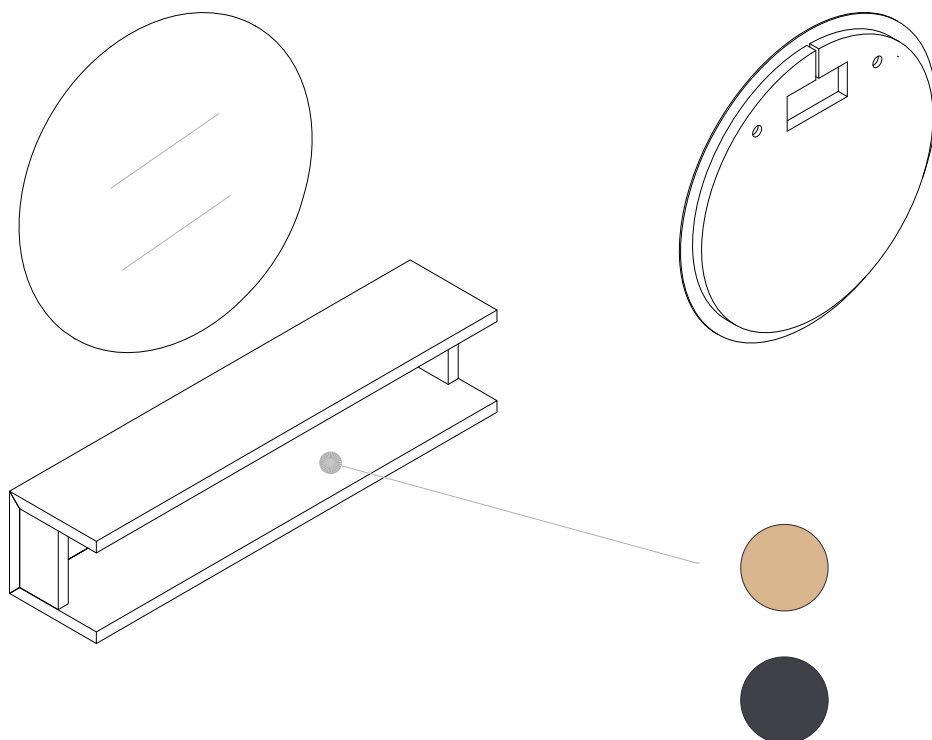

→
REF. 0011501
STYLING UNIT

TECHNICAL FEATURES

Width: 120 cm

Height: 26,5 cm

Depth: 26 cm

Thickness: 3 cm

Ø of mirror: 85 cm

Weight: 38,2 kg

Material: Melamine

● ●

INCLUDES

- Installation kit (screws and plugs).

→
REF. 0011501
STYLING UNIT

DIMENSIONS