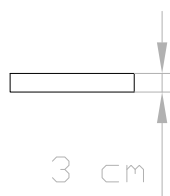

## TECHNICAL FEATURES

Width:	40 cm
Depth:	20 cm
Thickness:	3 cm
Weight:	2 kg
Material:	Melamine

## DIMENSIONS