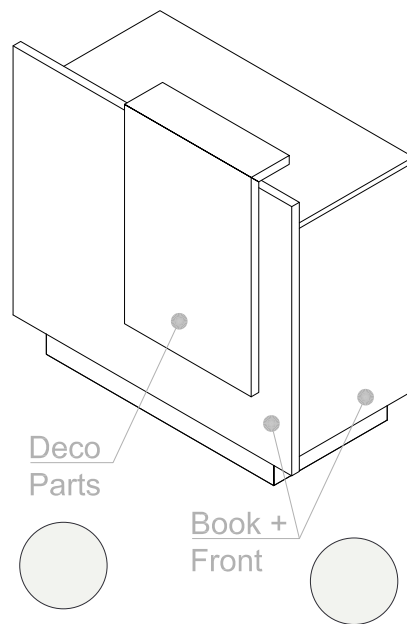

## TECHNICAL FEATURES

Width:	110 cm
Depth:	66 cm
Height:	124 cm
Working height:	90 cm
Book thickness:	1,9 cm
Front parts thickness:	3 cm
Weight:	84,4 kg
Material:	Melamine
Book + Front:	
Deco parts:	  

## INCLUDES

- 3 shelves inside.
- 1 drawer inside.
- Removable keyboard tray.

## DIMENSIONS