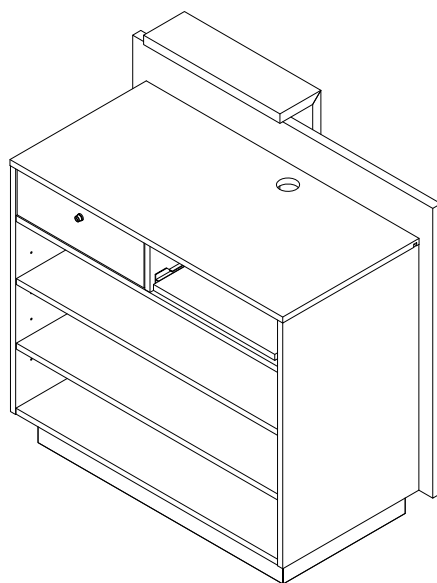

## TECHNICAL FEATURES

Width:	110 cm
Depth:	66 cm
Height:	124 cm
Working height:	90 cm
Book thickness:	1,9 cm
Front parts thickness:	3 cm
Weight:	84,4 kg
Material:	Melamine
Book + Front:	
Deco parts:	  

## INCLUDES

- 3 shelves inside.
- 1 drawer inside.
- Removable keyboard tray.

## DIMENSIONS