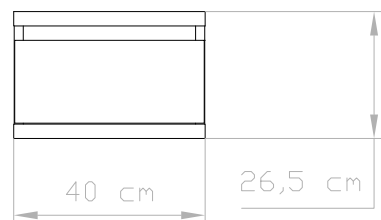

## TECHNICAL FEATURES

Width: 40 cm

Height: 26,5 cm

Depth: 35,5 cm

Thickness: 3 cm

Weight: 11 kg

Material: Melamine

## DIMENSIONS