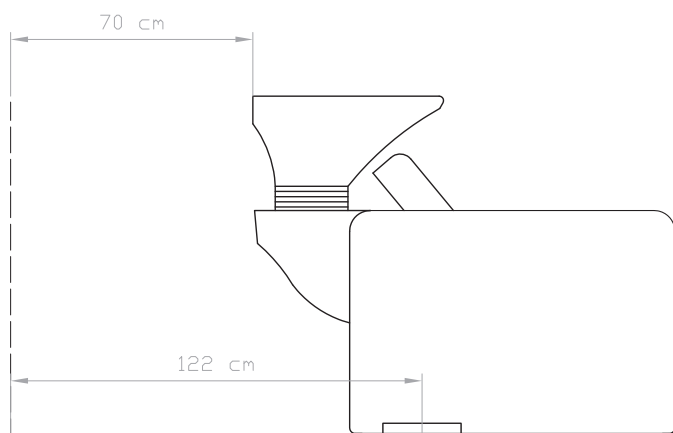

→
REF. 0010061
WASHING UNIT

TECHNICAL FEATURES

Length:	129 cm
Width:	66 cm
Height:	106 cm
Seat height:	49 cm
Weight:	73,6 kg
Upholstery:	PVC ●
Sink:	Ceramic ● ○

SPECIFICATIONS

- Metallic interior structure.
- Deep and ergonomic tilting sink.
- INOX 304 drain valve with anti-hair basket and cap.
- Stainless steel sink support.
- High quality mixer tap (with INOX pipes) and chrome shower (with polyamide hose, silent to use).
- Removable backrest to make easier the installation and connections process.
- Seat and backrest with inside springs for better comfort.
- Extra padding in the lumbar area.

INCLUDES

- Basic neck protector.

ACCESORIES

- Ton neck protector.

→
REF. 0010061
WASHING UNIT

RECOMMENDED MINIMUM DISTANCES FOR THE INSTALLATION OF WASHING UNIT

1. Drain Ø 40mm
2. Cold 3/8"
3. Hot 3/8"